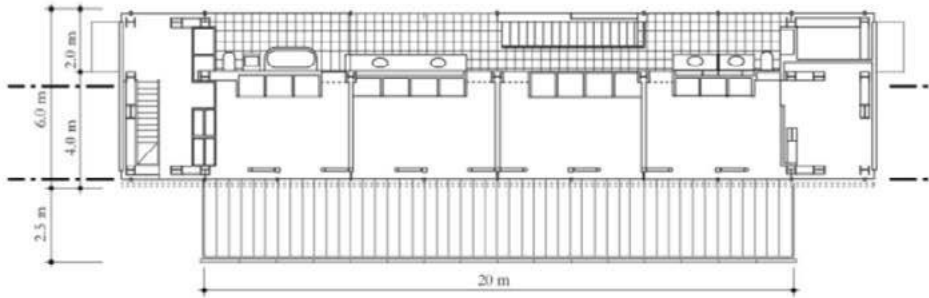

Picture Window House, Izu, Shizuoka (JP)

Shigeru Ban
Hoshino Engineer
2002

1st Floor

Ground floor

3D model