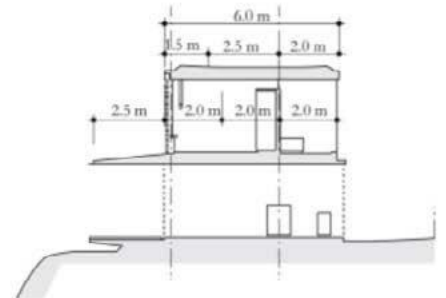

Picture Window House, Izu, Shizuoka (JP)

Shigeru Ban
Hoshino Engineer
2002

1st Floor

Ground floor

3D model