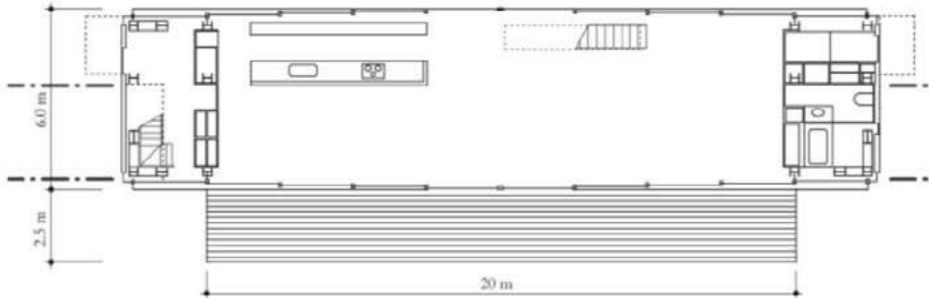

Picture Window House, Izu, Shizuoka (JP)

Shigeru Ban
Hoshino Engineer
2002

1st Floor

Ground floor

3D model